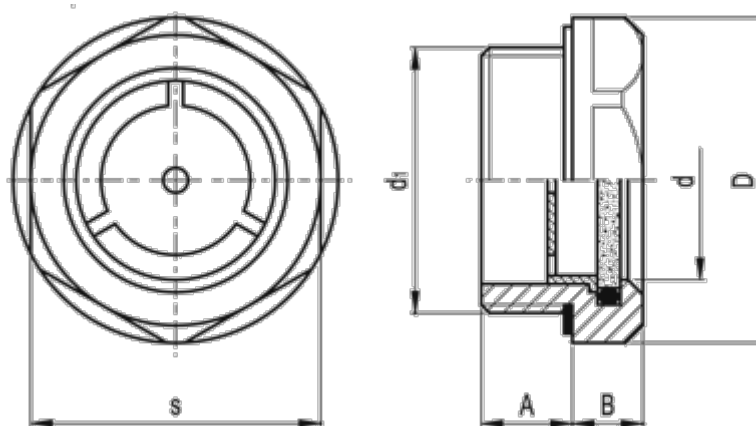

Data Sheet

Article number: 20670514

Description: E+G Oil level indicator
GN 743.2-11-M16x1.5-A

Measures

A = 8.0

B = 7.5

D = 22

d = 11

d1 = M16x1.5

s = 20